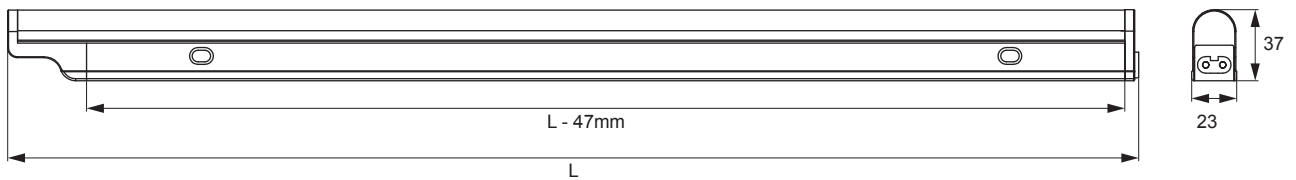

ABMESSUNGEN