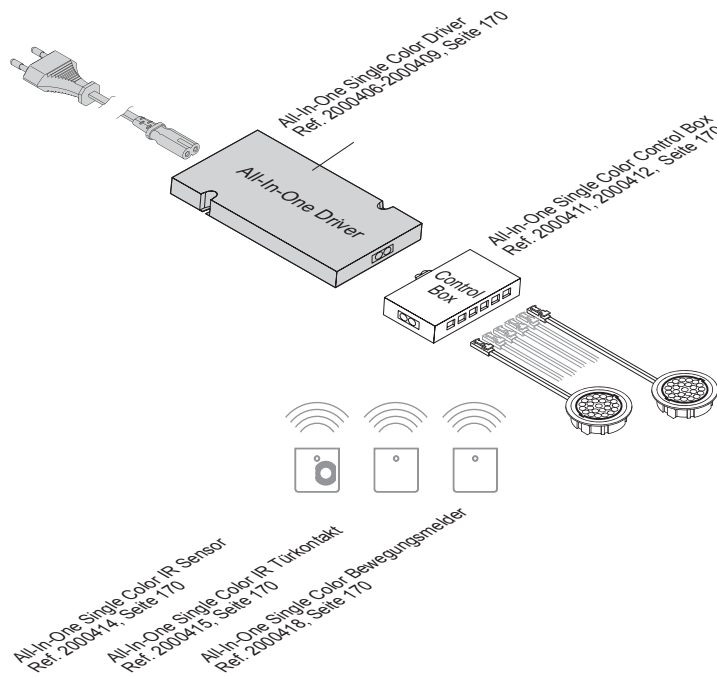

ALL IN ONE SINGLE COLOR DRIVER 12 / 24 V