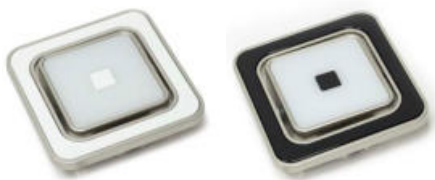

SPOTLEUCHTEN

PanLight Emotion 18