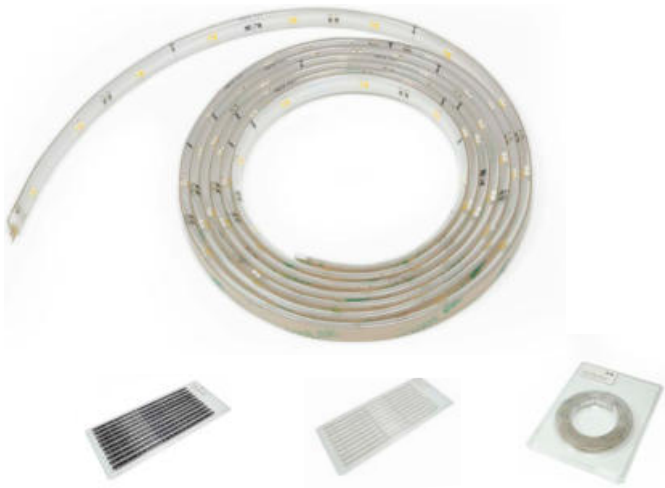

LED STRIP FLEX 12 V

- Selbstklebendes flexibles LED Leuchtenband
- Zur einfachen Erstellung von Leuchtenbändern mittels Stecksystem
- Dimmbar mit stufenlos regelbarer Farbtemperatur durch Emotion Technologie

Leuchtentyp: Einbau- / Anbauleuchte
Betriebsspannung: 12 V
Abmessung: 8x2,5 mm
Leistung /m: 3,4 W
Lichtfarbe: warmweiß (3200 K)
Emotion (3000-6000 K)

Farbwiedergabe: >80
Energieeffizienz: A++ - A
Lichtstrom /m: 33-36 lm
Lichtausbeute: 29-32 lm/W
Lebensdauer: 30000 h
Anzahl LEDs /m: 36 Stück
Kürzbar: alle 85 mm
Abstrahlwinkel: 120°
Schutzart: IP 20
Werkstoff: Kunststoff
Oberfläche: weiß / schwarz
Zuleitung: -

BELEUCHTUNGSDIAGRAMM

LED Strip Flex (L = 335 mm)	3200K	3000-6000 K
0 cm		
30 cm	199 lx	276-350 lx
50 cm	105 lx	108-135 lx
100 cm	40 lx	32-40 lx

VERS.	FARBEN	LÄNGE (mm)	W	LICHTFARBE	REF.
10 er Pack LED Strip Flex	schwarz	335*	0,8	warmweiß	2000223
	weiß	335*	1,2	Emotion	2000224
LED Strip Flex Emotion	weiß	2000*	6,8	Emotion	2000225