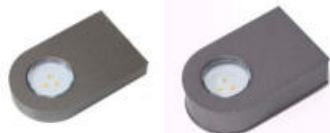

Glaspoint / Woodpoint